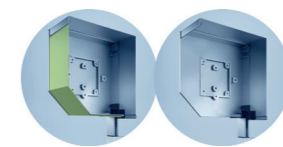

FULL BOX
to protect the door